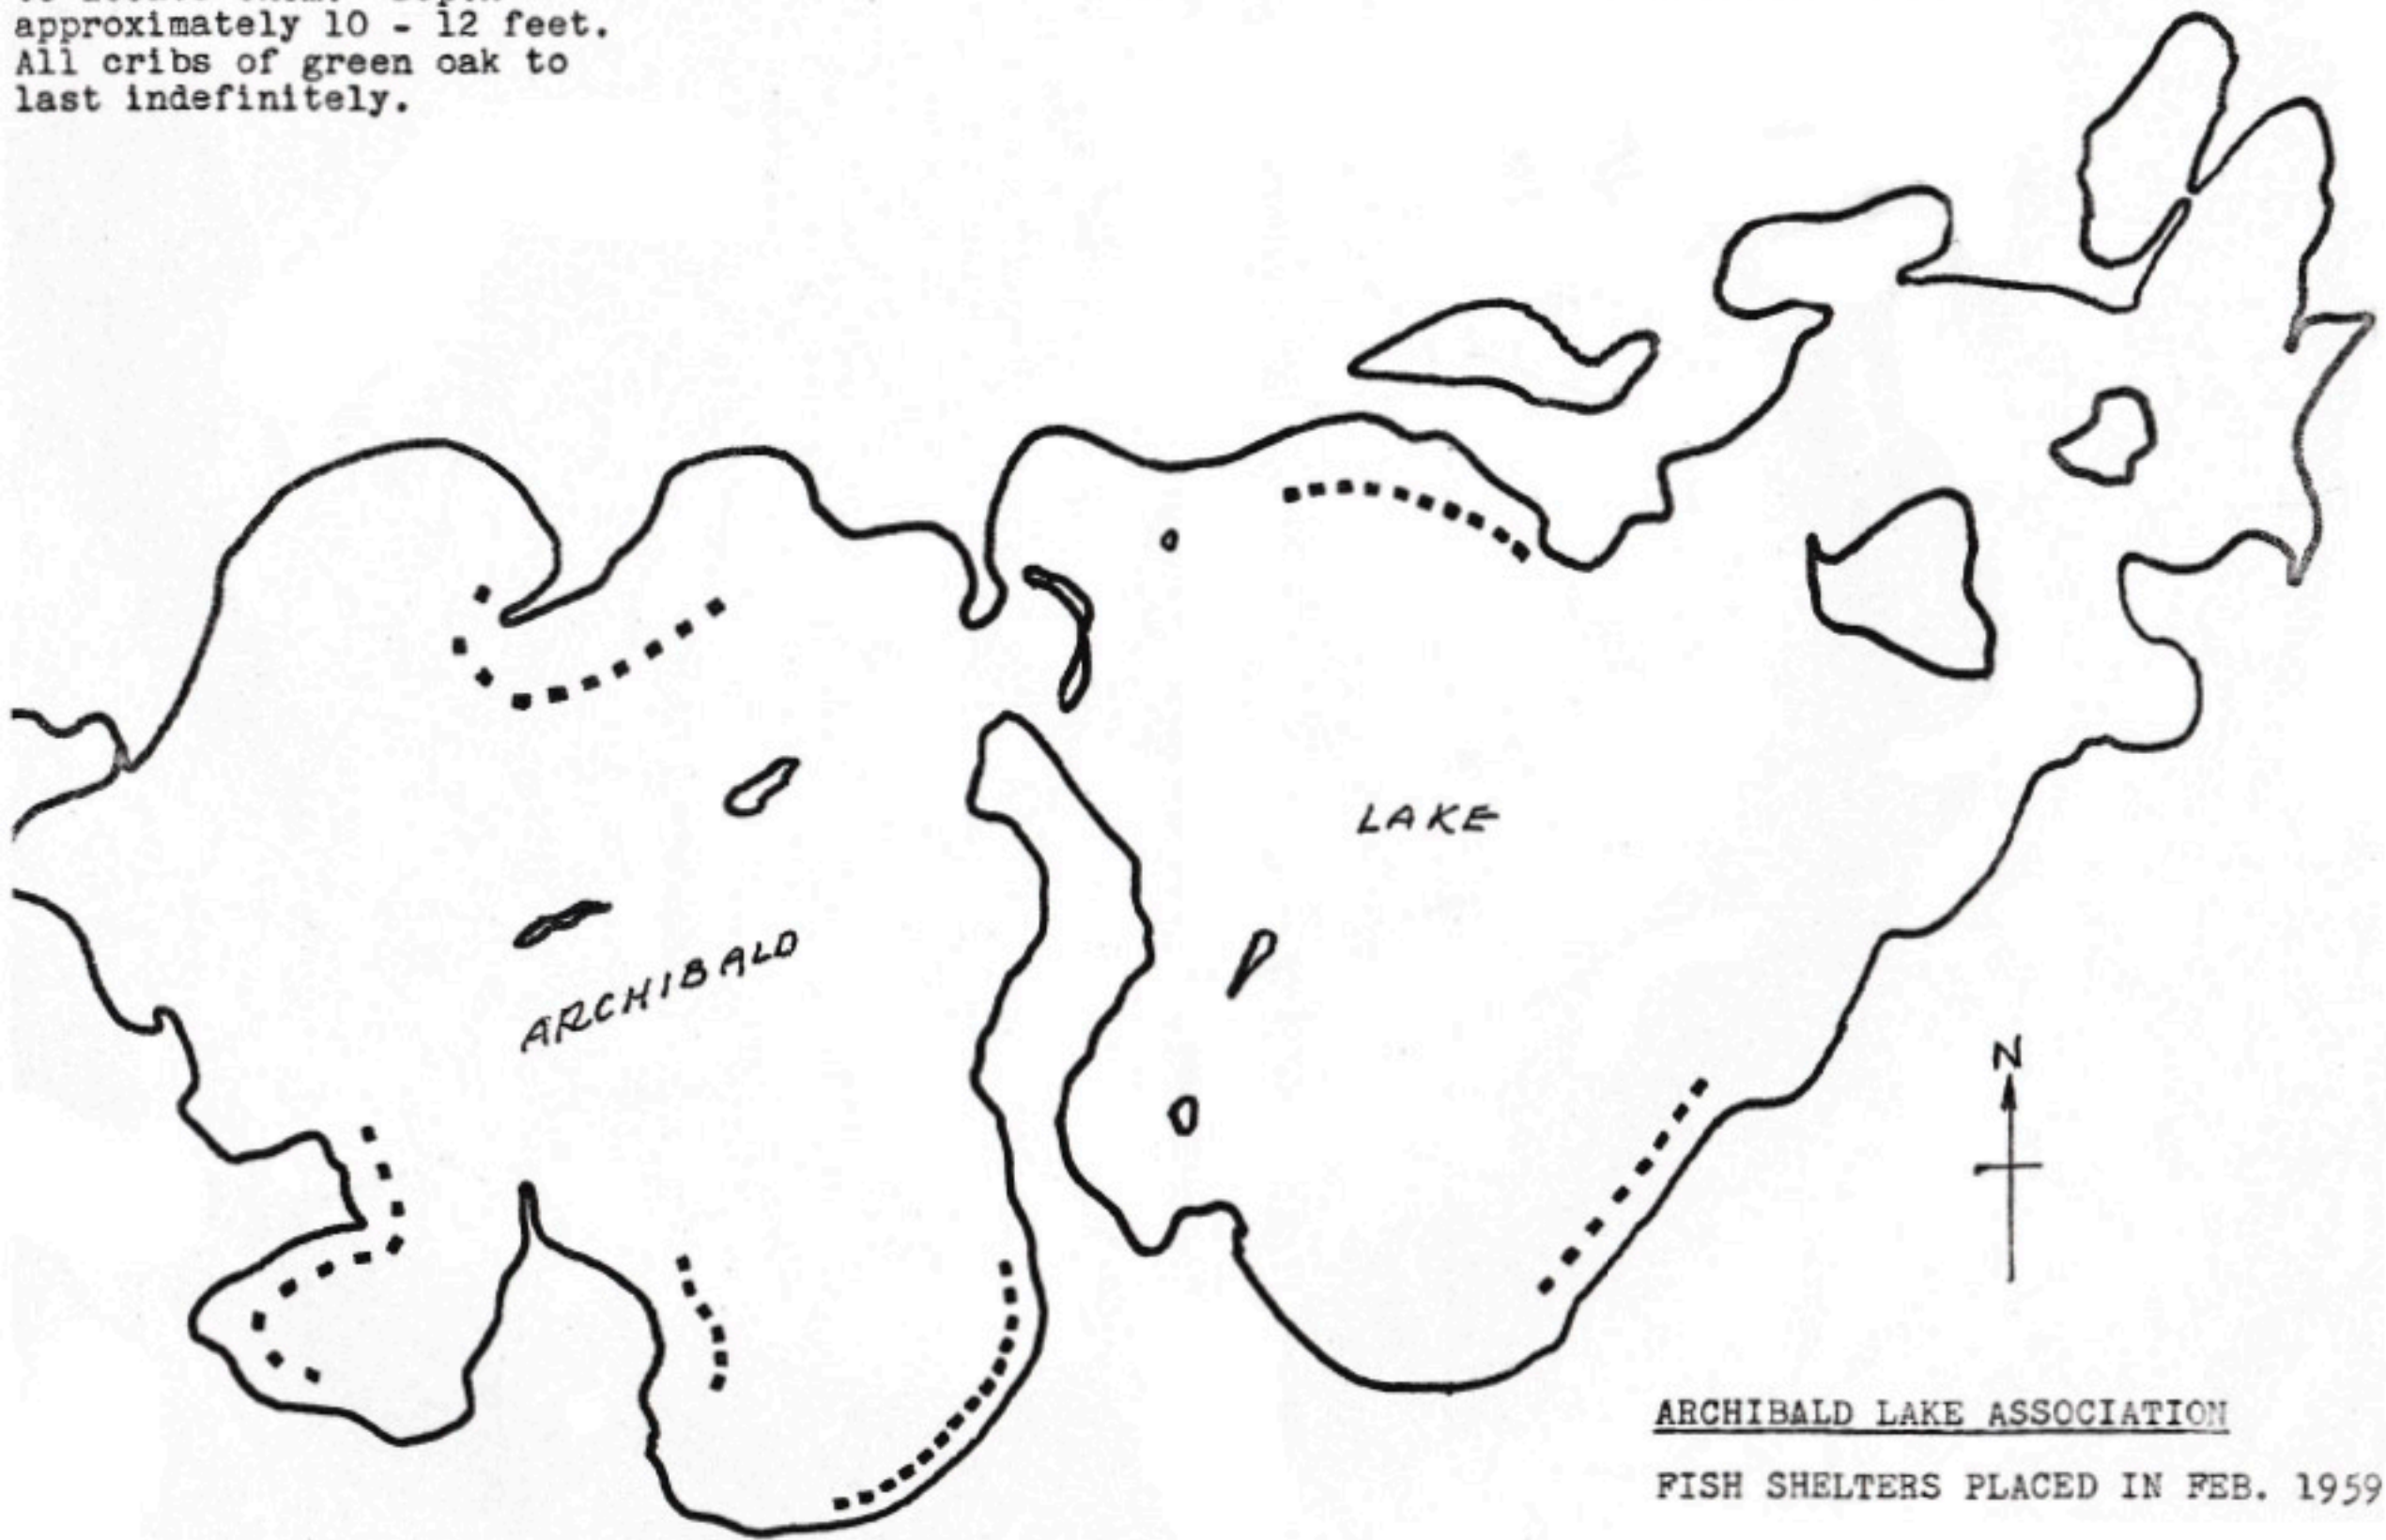

to locate them. Depth
approximately 10 - 12 feet.
All cribs of green oak to
last indefinitely.

ARCHIBALD LAKE ASSOCIATION

FISH SHELTERS PLACED IN FEB. 1959